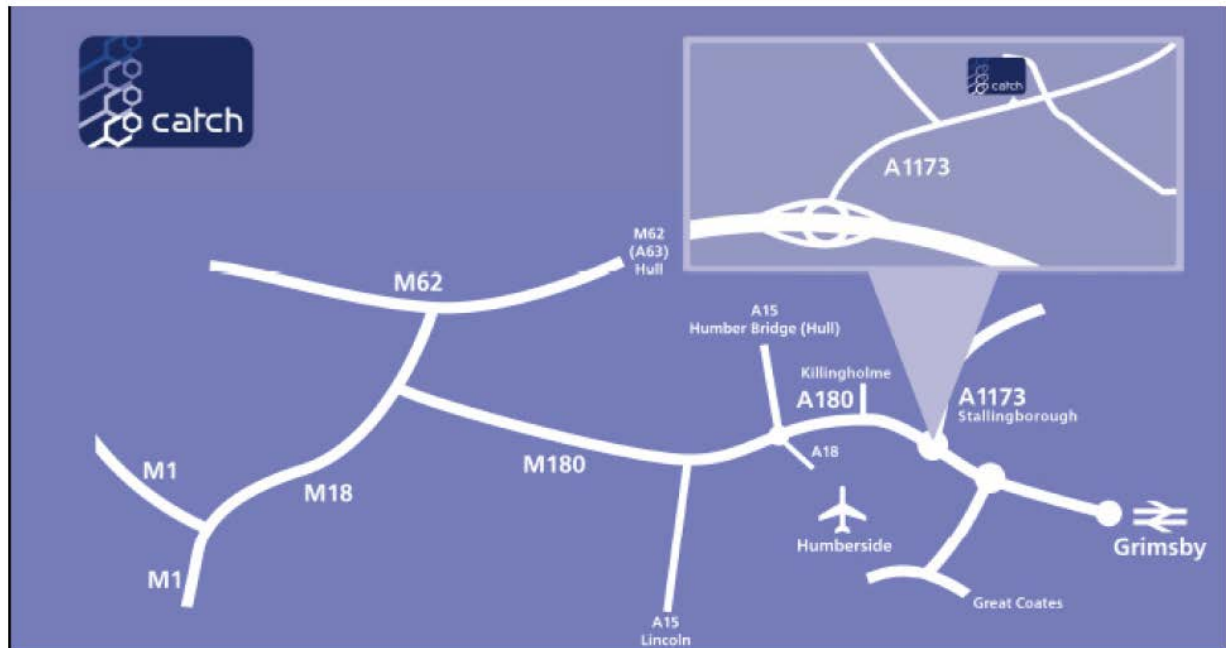

## Routes to our Centre

We are located 0.5 miles north of the Stallingborough Interchange, from the A180 take the slip road onto the A1173 continue to the roundabout, then proceed straight ahead – 2<sup>nd</sup> exit. CATCH is your first exit on the left.