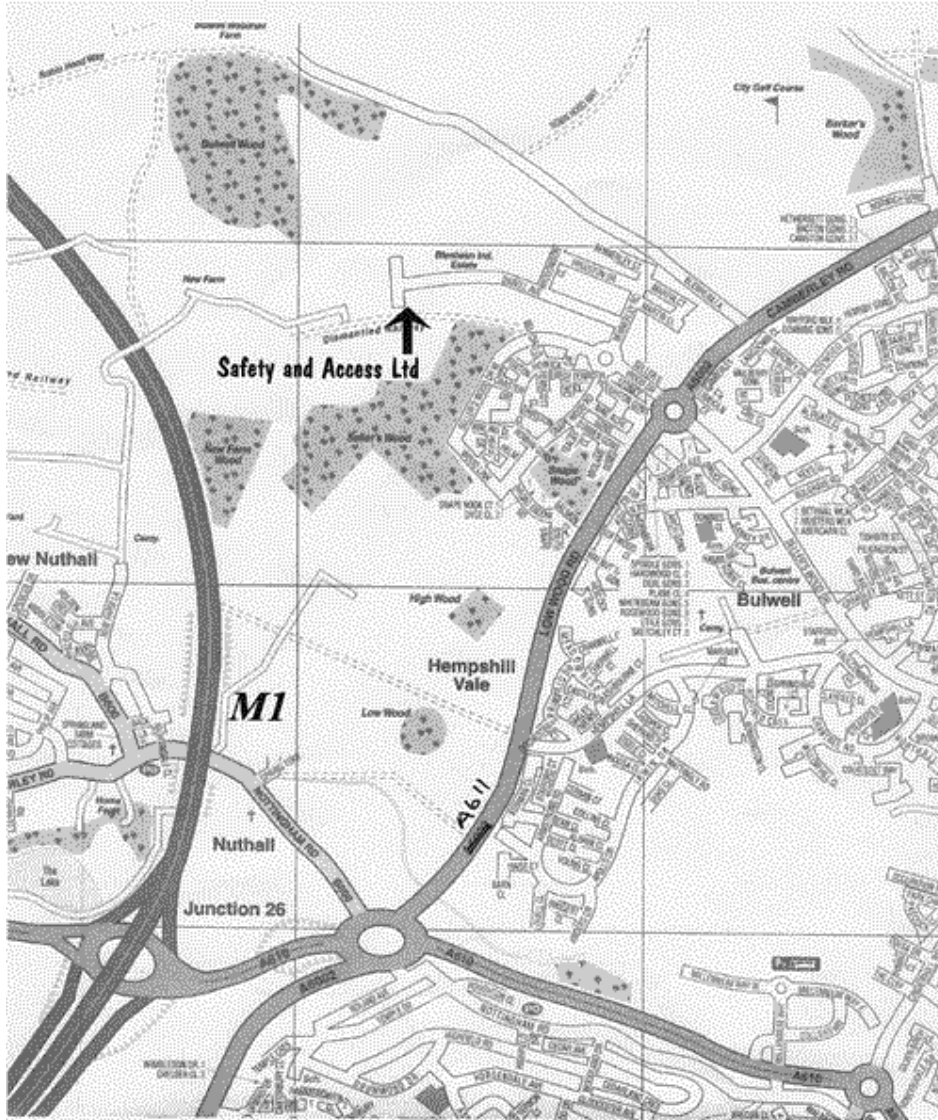

# LOCATION MAP

**SAFETY AND ACCESS LTD,**  
Dabell Avenue,  
Blenheim Industrial Estate, Bulwell,  
Nottingham, NG6 8WA.  
Tel: 0115 979 4523/Fax: 0115 977 1228

**From M1 Junction 26:**

1. Take A610 towards Nottingham (keep in left hand lane)
2. At large roundabout take 2<sup>nd</sup> exit towards Bulwell (A611)
3. Left at roundabout, then right at next roundabout
4. 1<sup>st</sup> left into Dabell Avenue
5. Continue to top of Dabell Avenue, then turn left
6. Safety and Access Ltd is the last building on left